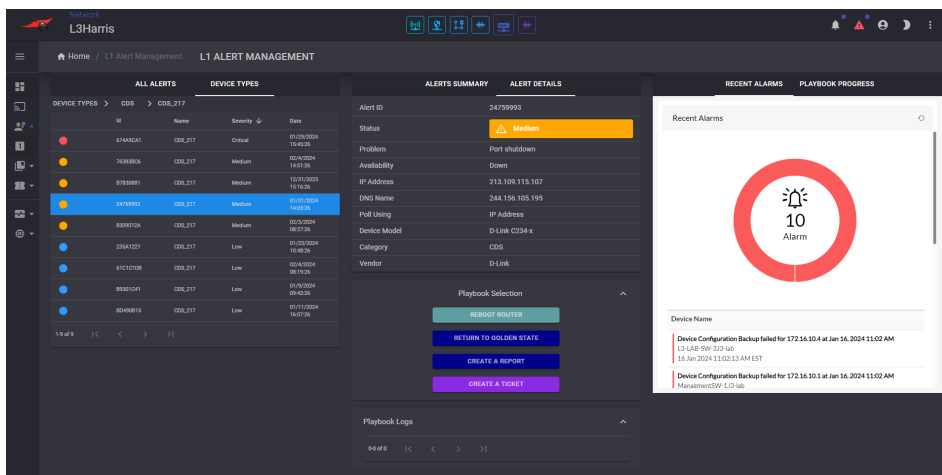

SEAMLESS WI-FI NETWORK MANAGEMENT

Effortlessly track wireless network analytics for access points, routers, switches, Wi-Fi systems and more. Keep tabs on Wi-Fi signal strength and network traffic with advanced tools.

WAN MONITORING SOLUTIONS

Revolutionize Wide Area Network connection management with a comprehensive solution. Use proven technologies to easily track and analyze WAN link availability. Swiftly resolve outages and optimize network performance to stay ahead of potential issues.

CISCO ACI MONITORING SOLUTION

Gain an all-inclusive perspective of your Cisco ACI ecosystem. Track crucial elements like fabric, tenants and endpoint groups for comprehensive monitoring.

KEY FEATURES

- > Network Manager: integrated tool of the MantaWARE unified platform
- > Bandwidth usage by applications: identify top bandwidth consumers by users, applications and protocols
- > Advanced forensics: generate detailed reports for in-depth analysis of traffic data
- > Reporting & capacity planning: schedule periodic traffic reports and track historical data for capacity planning
- > Application mapping: customize application monitoring to effectively manage bandwidth usage
- > ACL & CBQoS management: set service policies to prioritize critical traffic and validate QoS policies
- > Security threats & attack detection: detect and classify security threats, DDoS attacks and zero-day attacks using network behavior anomaly detection

Network Manager offers additional features such as IP SLA monitoring, AVC support, QoS reporting, WLC reporting, billing and more. Streamline bandwidth management, reduce MTTR, and empower your network admins with Network Manager's user-friendly software.