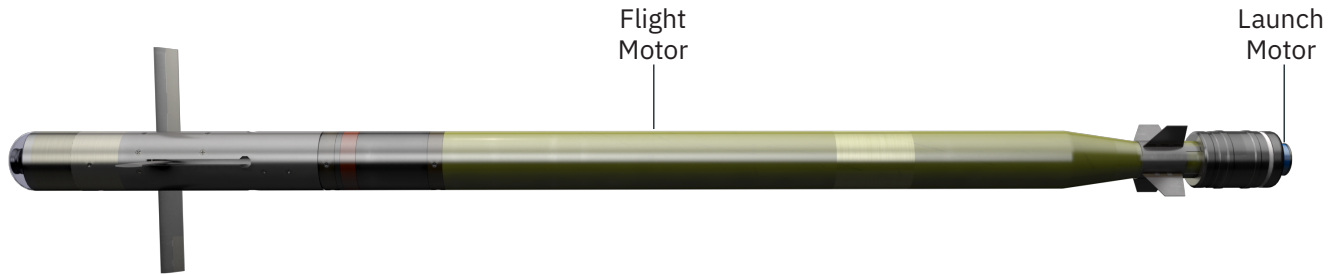

FIM-92 STINGER MISSILE

The Raytheon-produced Stinger missile is launched by a small launch motor that pushes it a safe distance from the operator before engaging the main flight motor. L3Harris provides both solid propellant rocket motors.